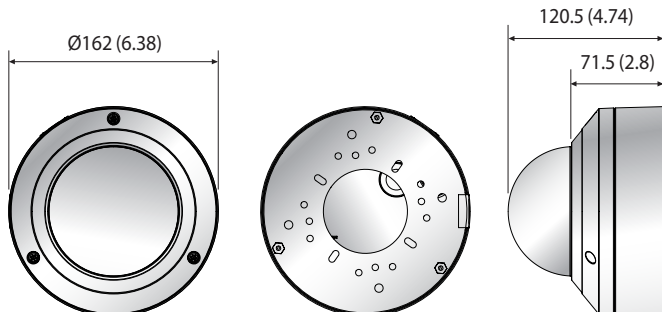

## Key Features

- Max. 5Megapixel (2560 x 1920) resolution
- 3.9 ~ 9.4mm (2.4x) motorized varifocal lens
- Max. 30fps@all resolutions (H.265 / H.264)
- H.265, H.264, MJPEG codec supported, Multiple streaming
- Day & Night (ICR), WDR (120dB), Defog
- Loitering, Directional detection, Fog detection, Audio detection, Digital auto tracking, Sound classification, Tampering
- Motion detection, Handover
- SD/SDHC/SDXC memory 2slots (Max. 512GB)
- Hallway view, WiseStream II support
- IR viewable length 50m, IP66, NEMA 4X, IK10+
- LDC, PoE, Bi-directional audio support

## Dimensions

Unit : mm (inch)