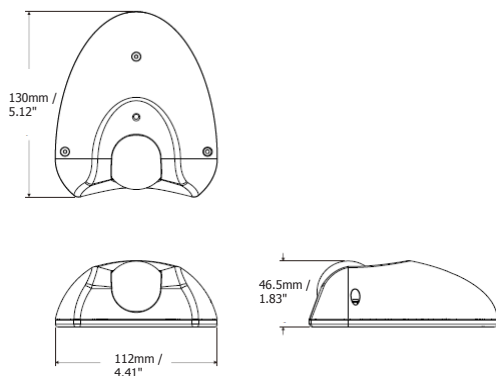

### Dimensions

### Specifications

Camera	
Megapixel	2MP
Image Sensor	1/2.7" Full HD CMOS Sensor
Lens	2.8 / 3.6 / 6 / 8mm
Minimum Illumination	Color: 0.5 Lux B/W: 0.1 Lux
Day / Night	Electronic Day / Night
Iris	Fixed IRIS
Shutter Time	4 ~ 1/15,000sec.
Camera Angle Adjustment	Pan: $\pm 25^\circ$ , Tilt: $0^\circ \sim 90^\circ$ , Rotate: $\pm 90^\circ$
Video	
Video Compression	H.264 / M-JPEG / MPEG-4
Max. Video Resolution	1920 x 1080, 1280 x 1024, 1280 x 720, 1024 x 768, 720 x 480, 704 x 480, 640 x 480, 352 x 240, 320 x 240, 160 x 128
Frame Rate	30fps @ all resolution
S/N Ratio	>50 dB
Privacy Mask	Yes
Region of Interest	Yes
AGC	Yes
AWB	Yes
WDR	Yes
3DNR	Yes
Audio	
Audio Compression	G.711
Operation Mode	Built in microphone / Line in
Network	
Interface	10BASE-T / 100BASE-TX
Supported Protocols	TCP/IP, IPV6, UDP, ICMP, DHCP, NTP, DNS, DDNS, SMTP, SNMP, FTP, HTTP, HTTPS, PPPoE, UPnP, Bonjour, RTP, RTSP, RTCP, UDP, IGMP, ICMP, ARP, ONVIF, PSIA
Security	Password protection, IP address filtering, HTTPS encryption, SSL
Function	
Video Streaming	Multiple simultaneous streams
Image Settings	Compression, Brightness, Sharpness, Saturation, White balance, Exposure control, Rotation, Mirroring of images, Text and image overlay, Auto gain control, Auto white balance, Hallway display (9:16)
Event Trigger	Manual trigger, Motion detection, Tamper detection
Notification	Send mail notification, Upload video to FTP, Record video to PC and Network alarm
General	
Weather Resistance	IP67
Vandal Resistance	IK10-rated metal housing
Pan / Tilt / Zoom	Digital PTZ
On-board Storage	micro SD / SDHC card slot
Power Supply	10-36 VDC & PoE
Power over Ethernet	PoE 802.3af
Max. Power Consumption	12 VDC 3.48W / PoE 6.2W
Connector	DC Jack, Line in, RJ-45
Humidity	20% ~ 80% not condensing
Operating Temperature	-40°C ~ 55°C / -40°F ~ 131°F (12 VDC) -20°C ~ 55°C / -4°F ~ 131°F (PoE)
Dimensions (O.D. x H x L)	130 x 112 x 46.5mm / 5.12" x 4.41" x 1.83"
Weight	300g / 0.66lbs
Certificates	