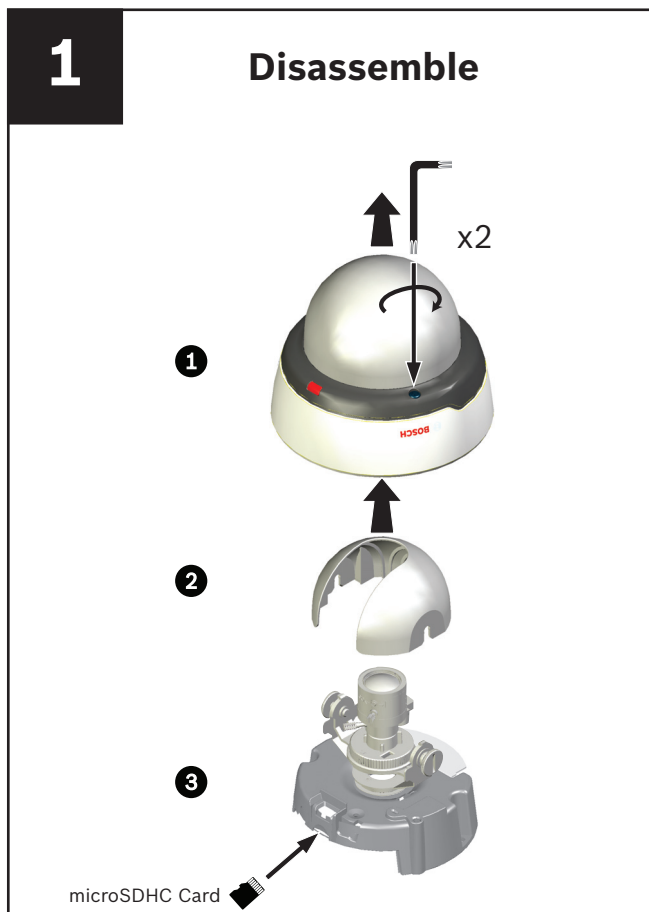

IP Camera 200 Series HD - Quick Install

NDC-265-P

This equipment is only to be connected to PoE networks without routing to outside plant

5

Adjust

6

Focus

7

Bosch Video Client

8

Wizard

Default IP: 192.168.0.1