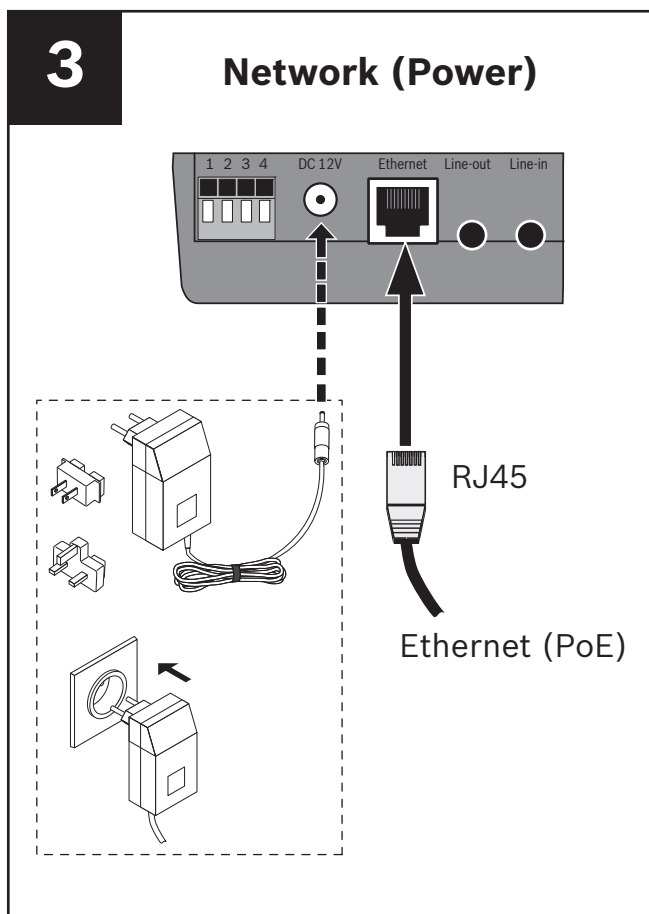

IP Camera 200 Series HD - Quick Install

NDC-265-P

This equipment is only to be connected to PoE networks without routing to outside plant

5

Adjust

6

Focus

7

Bosch Video Client

8

Wizard

Default IP: 192.168.0.1