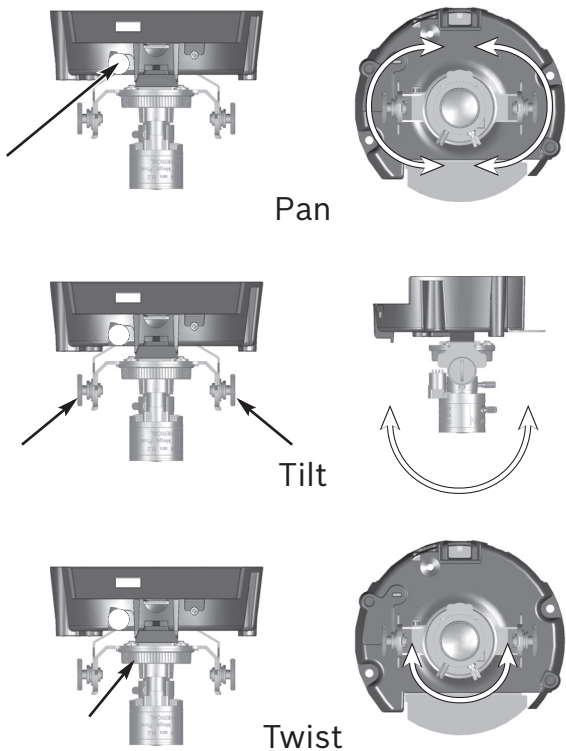

IP Camera 200 Series HD - Quick Install

NDC-265-P

This equipment is only to be connected to PoE networks without routing to outside plant

5

Adjust

6

Focus

7

Bosch Video Client

8

Wizard

Default IP: 192.168.0.1