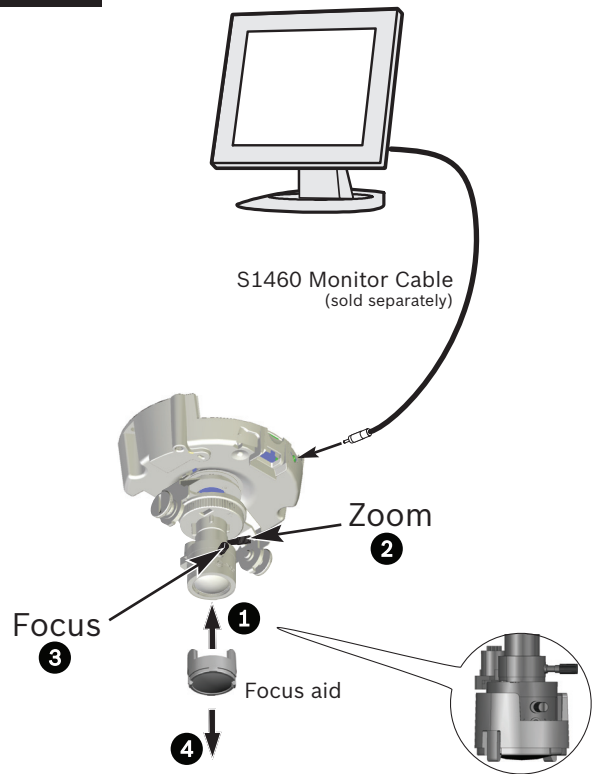

IP Camera 200 Series HD - Quick Install

NDC-265-P

This equipment is only to be connected to PoE networks without routing to outside plant

5

Adjust

6

Focus

7

Bosch Video Client

8

Wizard

Default IP: 192.168.0.1