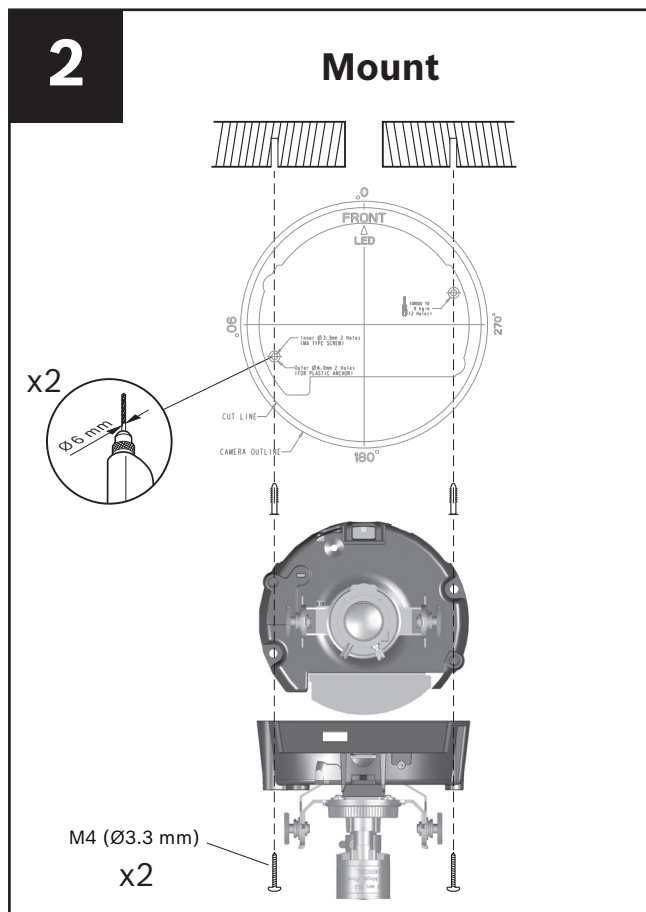

IP Camera 200 Series HD - Quick Install

NDC-265-P

This equipment is only to be connected to PoE networks without routing to outside plant

5

Adjust

6

Focus

7

Bosch Video Client

8

Wizard

Default IP: 192.168.0.1