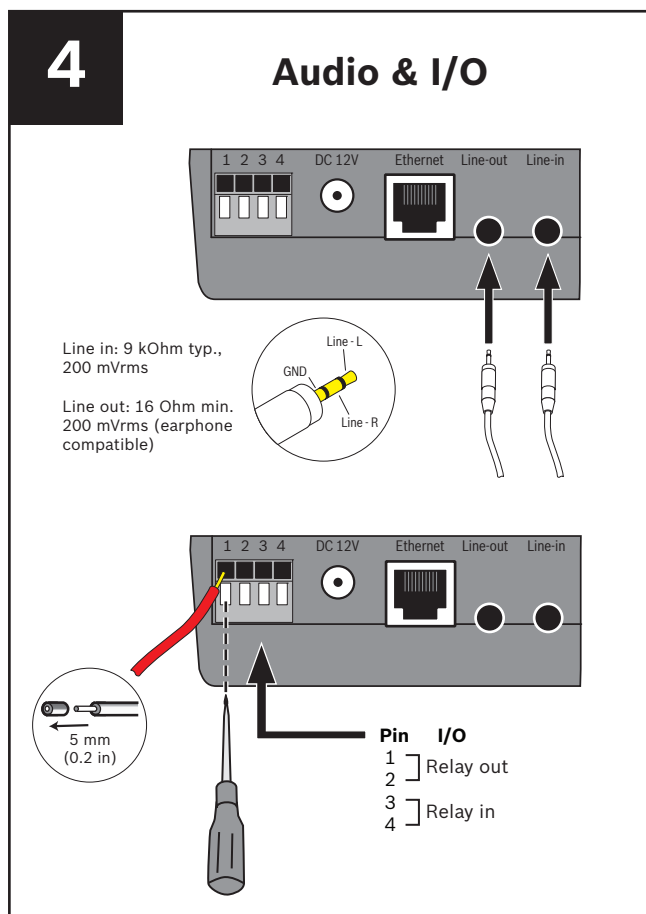

IP Camera 200 Series HD - Quick Install

NDC-265-P

This equipment is only to be connected to PoE networks without routing to outside plant

5

Adjust

6

Focus

7

Bosch Video Client

8

Wizard

Default IP: 192.168.0.1