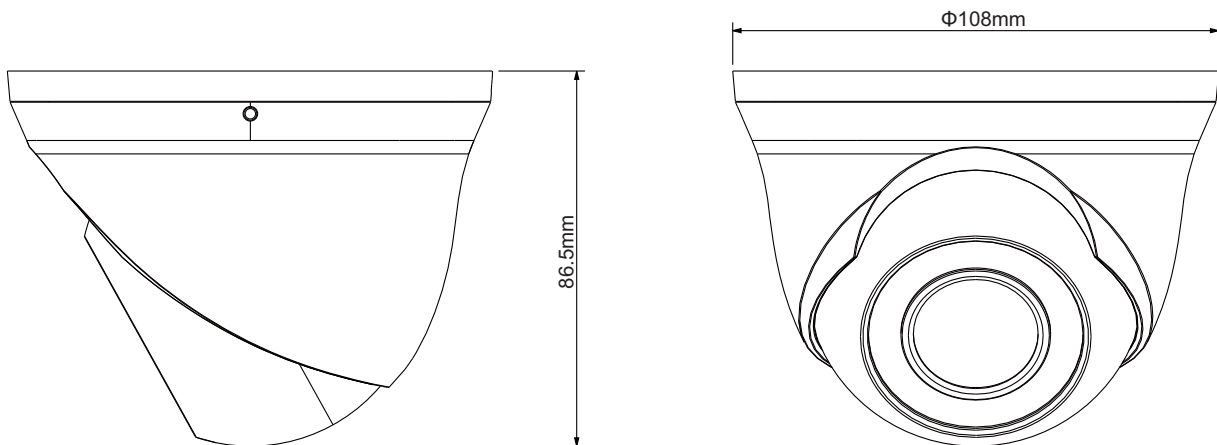

### Features

- 1/2.9" 1Megapixel CMOS
- 25/30fps@720P
- High speed, long distance real-time transmission
- Day/Night(ICR), AWB, AGC, BLC, 2D-DNR
- 3.6mm fixed lens (2.8mm, 6mm, 8mm optional)
- Max. IR LEDs length 20m, Smart IR
- DC12V

## Technical Specifications

Model	DH-HAC-HDW1100CP	DH-HAC-HDW1100CN
<b>Camera</b>		
Image Sensor	1/2.9" 1Megapixel CMOS	
Effective Pixels	1280(H)×720(V)	
Electronic Shutter	1/50s~1/100,000s	1/60s~1/100,000s
Video Frame Rate	25fps@720P	30fps@720P
Synchronization	Internal	
Min. Illumination	0.01Lux@F1.2(AGC ON), 0Lux IR on	
Video Output	1-channel BNC HDCVI high definition video output	
<b>Camera Features</b>		
Max. IR LEDs Length	20m, Smart IR	
Day/Night	Auto(ICR) / Color / B/W	
Noise Reduction	2D	
<b>Lens</b>		
Focal Length	3.6mm (2.8mm, 6mm, 8mm optional)	
Angle of View	H: 79.7° (103.4° /52.2° /39.9° )	
Mount Type	M12	
<b>General</b>		
Power Supply	DC12V±10%	
Power Consumption	Max 2.5W	
Working Environment	-30°C~+60°C / Less than 95%RH (no condensation)	
Transmission Distance	Over 800m via 75-3 coaxial cable	
Dimensions	Φ108mm×86.5mm	
Weight	0.15kg	
Material	Plastic	

## Dimensions (mm)