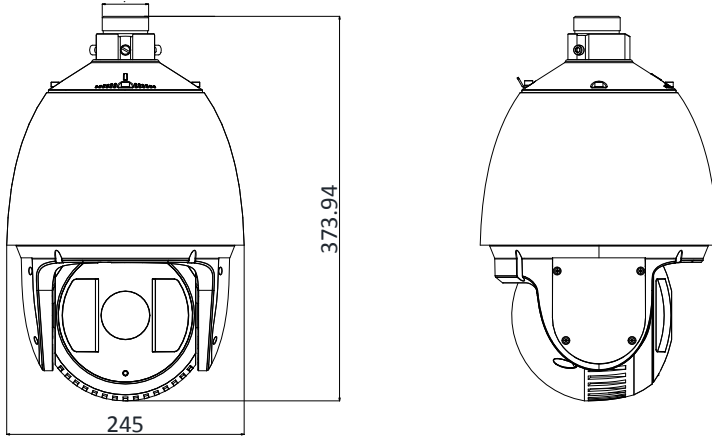

Order Model

DS-2DF7225IX-AEL, without wiper, 24 VAC & Hi-PoE

DS-2DF7225IX-AELW, with wiper, 24 VAC & Hi-PoE

Dimensions

Unit: mm